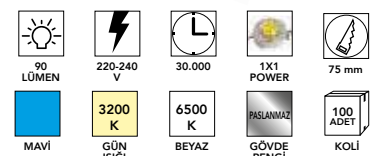

Led Yıldız Spot

5,00 \$

NT-8001 B 1w

Led Manda Gözü

4,50 \$

NT-8001 1w

Led Manda Gözü

4,50 \$